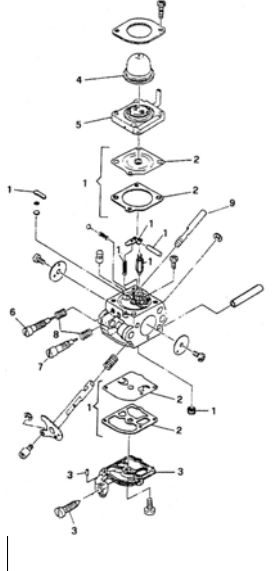

FIGURE 6 ZAMA C1Q M31

FIGURE 1