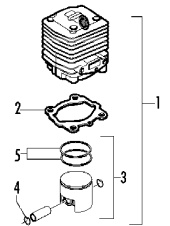

FIGURE 3

Item	P/N McC	P/N ELX	Qty	DESCRIPTION
FIGURE 1				
1	FIGURE 3			
2	247936	538247936	1	crankcase kit (starter)
3	• 235900	538235900	1	ball bearing 6002(15/32/9)
4	• 235899	538235899	1	seeger
C 5	• 228872	538228872	1	seal 13-32-5 (S7)
6	247935	538247935	1	crankcase kit (Flywheel)
7	• 235899	538235899	1	seeger ring
8	• 235900	538235900	1	ball bearing 6002(15/32/9)
C 9	• 228872	538228872	1	seal 13-32-5 (S7)
B 13	247937	538247937	1	clutch assy
14	• 241269	538241269	2	pin
C 15	• 241270	538241270	1	clutch spring
16	• 236956	538236956	2	washer
17	241240	538241240	1	flywheel
18	235806	538235806	2	screw M5x20
C 19	241298	538241298	1	ignition coil
20	235808	538235808	2	screw M5x50
21	235804	538235804	2	screw M5x30
C 22	241541	538241541	1	tank mix assy
B 23	• 229809	538229809	1	hose fuel mm245
B 24	• 229743	538229743	1	hose fuel 150mm
C 25	• 235675	538235675	1	fuel tank grommet
A 26	240452	538240452	1	pick up fuel
B 27	236563	538236563	1	fuel cap ass'y
A 28	• 236564	538236564	1	cap gasket
29	242711	538242711	1	air filter cover
B 30	241523	538241523	1	air filter
31	235642	538235642	2	nut M5
32	235248	538235248	2	washer
33	237452	538237452	1	air filter box
A 34	227417	538227417	1	gasket
C 35	FIGURE 5			
36	227255	538227255	1	choke knob
A 37	227692	538227692	1	gasket
38	235248	538235248	2	washer
39	235803	538235803	2	screw M5x25
40	241266	538241266	1	crankshaft assy
C 41	• 235742	538235742	1	needle bearing Ø 9x14x12
C 42	227631	538227631	1	key
43	242800	538242800	1	starter pawl ass'y
44	235218	538235218	1	nut M8
C 45	242808	538242808	1	starter assy
B 46	• 249163	538249163	1	pulley/rope
A 47	• 227703	538227703	1	rope
48	• 240884	538240884	1	starter handle
49	• 227467	538227467	1	spring shield
B 50	• 227300	538227300	1	rewind spring
B 51	• 241781	538241781	2	pawl
52	• 241782	538241782	2	spring shield
B 53	• 111088	538111088	2	snap ring
54	241248	538241248	4	fuel tank grommet
55	236527	538236527	4	screw M6x16
C 56	241280	538241280	1	muffler gasket
C 57	241432	538241432	1	muffler assy
58	• 227236	538227236	1	clamp
59	• 227274	538227274	2	screw M5x60
60	227565	538227565	4	screw M5x25
A 61	92879	538092879	1	spark plug RDJ8J
62	242706	538242706	1	engine cover
63	241416	538241416	2	engine cover gasket