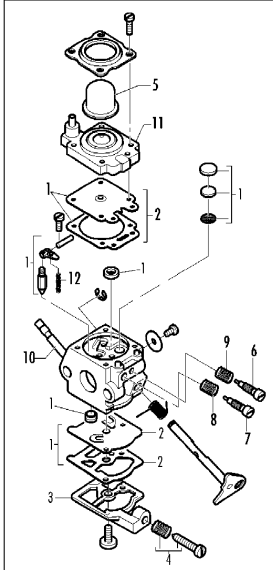

FIGURE 3

Item	P/N McC	P/N ELX	Qty	DESCRIPTION
FIGURE 1				
1	FIGURE 3			
2	247936	538247936	1	crankcase kit (starter)
3	• 235900	538235900	1	ball bearing 6002(15/32/9)
4	• 235899	538235899	1	seeger
C 5	• 228872	538228872	1	seal 13-32-5 (S7)
6	247935	538247935	1	crankcase kit (Flywheel)
7	• 235899	538235899	1	seeger ring
8	• 235900	538235900	1	ball bearing 6002(15/32/9)
C 9	• 228872	538228872	1	seal 13-32-5 (S7)
B 13	247937	538247937	1	clutch assy
14	• 241269	538241269	2	pin
C 15	• 241270	538241270	1	clutch spring
16	• 236956	538236956	2	washer
17	241240	538241240	1	flywheel
18	235806	538235806	2	screw M5x20
C 19	241298	538241298	1	ignition coil
20	235808	538235808	2	screw M5x50
21	235804	538235804	2	screw M5x30
C 22	241541	538241541	1	tank mix assy
B 23	• 229809	538229809	1	hose fuel mm245
B 24	• 229743	538229743	1	hose fuel 150mm
C 25	• 235675	538235675	1	fuel tank grommet
A 26	240452	538240452	1	pick up fuel
B 27	236563	538236563	1	fuel cap ass'y
A 28	• 236564	538236564	1	cap gasket
29	242711	538242711	1	air filter cover
B 30	241523	538241523	1	air filter
31	235642	538235642	2	nut M5
32	235248	538235248	2	washer
33	237452	538237452	1	air filter box
A 34	227417	538227417	1	gasket
C 35	FIGURE 5			
36	227255	538227255	1	choke knob
A 37	227692	538227692	1	gasket
38	235248	538235248	2	washer
39	235803	538235803	2	screw M5x25
40	241266	538241266	1	crankshaft assy
C 41	• 235742	538235742	1	needle bearing Ø 9x14x12
C 42	227631	538227631	1	key
43	242800	538242800	1	starter pawl ass'y
44	235218	538235218	1	nut M8
C 45	242808	538242808	1	starter assy
B 46	• 249163	538249163	1	pulley/rope
A 47	• 227703	538227703	1	rope
48	• 240884	538240884	1	starter handle
49	• 227467	538227467	1	spring shield
B 50	• 227300	538227300	1	rewind spring
B 51	• 241781	538241781	2	pawl
52	• 241782	538241782	2	spring shield
B 53	• 111088	538111088	2	snap ring
54	241248	538241248	4	fuel tank grommet
55	236527	538236527	4	screw M6x16
C 56	241280	538241280	1	muffler gasket
C 57	241432	538241432	1	muffler assy
58	• 227236	538227236	1	clamp
59	• 227274	538227274	2	screw M5x60
60	227565	538227565	4	screw M5x25
A 61	92879	538092879	1	spark plug RDJ8J
62	242706	538242706	1	engine cover
63	241416	538241416	2	engine cover gasket